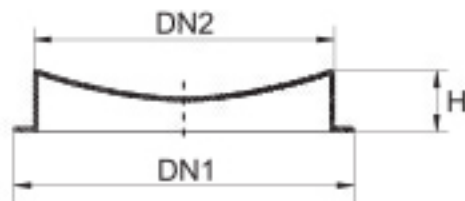

PP BOTTOM

FITS THE RCP 3 15 CORRUGATED RISING PIPE

DN1 [mm]

331

DN2 [mm]

297

H [mm]

58